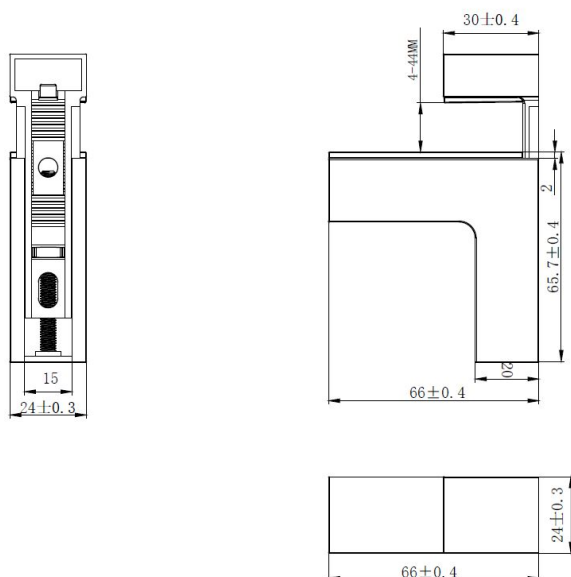

PRODUCT SHEET

Description:

Shelf Bracket #54 F/Glass & Wood, 4-40mm Black Matt

Item number:

22.02.558-0

Units	Box	Carton	HS Code	Barcode
Pcs.	1	100	8302420090	
				5704866504645

SISO A/S

Mileparken 11
DK-2740 Skovlunde
Denmark
VAT: DK 24786013